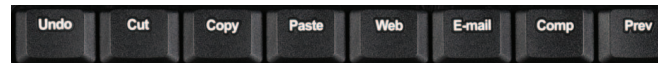

Dedicated shortcut keys for one-touch access to frequently used functions without using any Fn key.